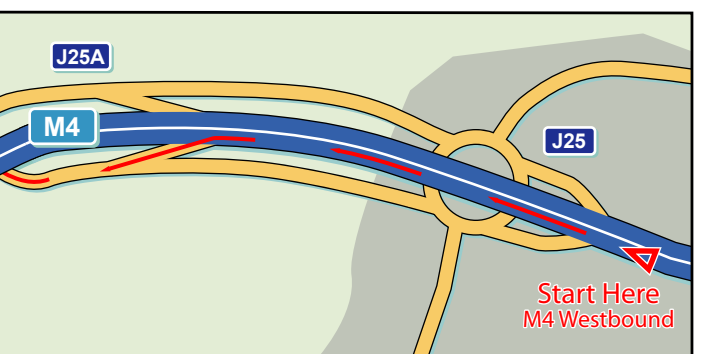

KNAUF INSULATION

Pont-y-Felin Plant
Cwmbran, Torfaen
South Wales, NP44 2YQ

Tel: (01633) 486 220 Fax: (01633) 486 228

Directions:

From M4 (London and the South)

Leave the M4 at Junction 25A (or Junction 26) following signs for A4042 Abergavenny. Proceed along the A4042 (or A4051/A4042) through six roundabouts. At the 6th roundabout, take the 1st exit. The entrance to Knauf Insulation is the first turning on the left.

From M5/M50 (North)

Route 1: Leave M5 at Junction 8. M50 is 2nd exit off, follow signs for South Wales and Ross. At motorway end, take 1st exit to pick up the A40 and follow signs for Abergavenny. Pick up the A4042 Newport Road. At the 4th roundabout, take 3rd exit. The entrance to Knauf Insulation is first turning on the left.

Route 2: At motorway end, take 1st exit to pick up the A40 and follow signs for Monmouth. Take the A449 (keeping left) and follow signs for Newport. Join A472 (sign-posted Usk). At the junction with the B4598, keep forward following signs for Pontypool. Pass through village of Usk bearing right after crossing the river. You will pass through Monkwood and Little Mill. Pick up the A4042 to Newport (left turn). At the 4th roundabout, take 3rd exit. The entrance to Knauf Insulation is first turning on the left.

Start Here
M4 Eastbound

Start Here
M4 Westbound